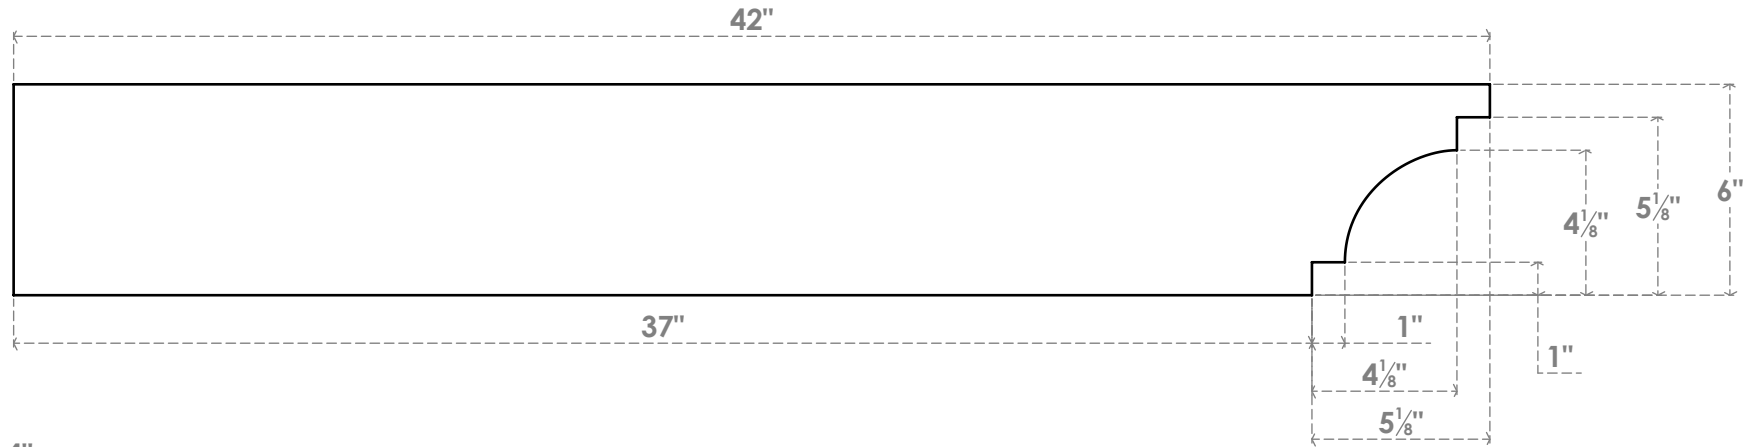

RFTP04X06X42MED

4"W X 6"H X 42"L MEDITERRANEAN ARCHITECTURAL GRADE PVC RAFTER TAIL

SIDE PROFILE

FRONT PROFILE

ISOMETRIC

EKENA MILLWORK
 2300 WEST MAIN ST.
 CLARKSVILLE, TX 75426
 TOLL FREE: 866-607-0453
 WWW.EKENAMILLWORK.COM

NOTES

1. INSTALLATION TO BE COMPLETED IN ACCORDANCE WITH MANUFACTURER'S SPECIFICATIONS.
2. DRAWING MAY NOT BE TO SCALE
3. THIS DRAWING IS INTENDED FOR DESIGN AND PLANNING PURPOSES ONLY.
4. ALL INFORMATION CONTAINED HEREIN WAS CURRENT AT THE TIME OF DEVELOPMENT BUT MUST BE REVIEWED AND APPROVED BY THE PRODUCT MANUFACTURER TO BE CONSIDERED ACCURATE.
5. ARCHITECTURAL GRADE PVC PRODUCTS ARE MADE FROM EXPANDED CELLULAR PVC AND COME NATURALLY WHITE BUT MAY BE PAINTED