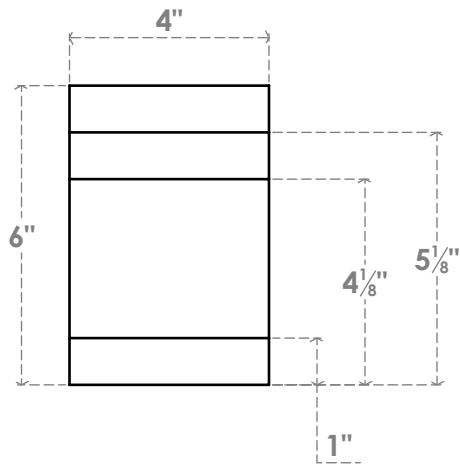

RFTP04X06X42MED

4"W X 6"H X 42"L MEDITERRANEAN ARCHITECTURAL GRADE PVC RAFTER TAIL

SIDE PROFILE

FRONT PROFILE

ISOMETRIC

EKENA MILLWORK
 2300 WEST MAIN ST.
 CLARKSVILLE, TX 75426
 TOLL FREE: 866-607-0453
 WWW.EKENAMILLWORK.COM

NOTES

1. INSTALLATION TO BE COMPLETED IN ACCORDANCE WITH MANUFACTURER'S SPECIFICATIONS.
2. DRAWING MAY NOT BE TO SCALE
3. THIS DRAWING IS INTENDED FOR DESIGN AND PLANNING PURPOSES ONLY.
4. ALL INFORMATION CONTAINED HEREIN WAS CURRENT AT THE TIME OF DEVELOPMENT BUT MUST BE REVIEWED AND APPROVED BY THE PRODUCT MANUFACTURER TO BE CONSIDERED ACCURATE.
5. ARCHITECTURAL GRADE PVC PRODUCTS ARE MADE FROM EXPANDED CELLULAR PVC AND COME NATURALLY WHITE BUT MAY BE PAINTED